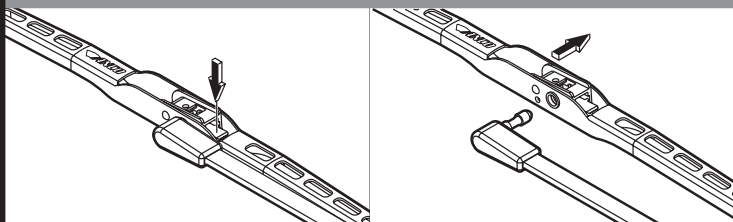

### INSTALLATION

Identify arm type (A, B, C, or D) and follow easy steps to install new blade.

 *New adapter included in pack.*

## REMOVAL

Identify arm type (A, B, or C) and follow easy steps to remove wiper blade.

**A** 1/2"  
1,3 cm

**B** 3/16"  
4,8 mm

OR

**C**

OR