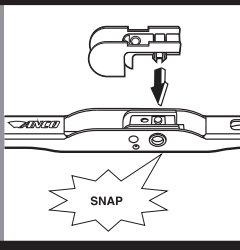

Measure hook size

A 1/2" 12.7 mm

B 3/4" 19 mm

C

D

E