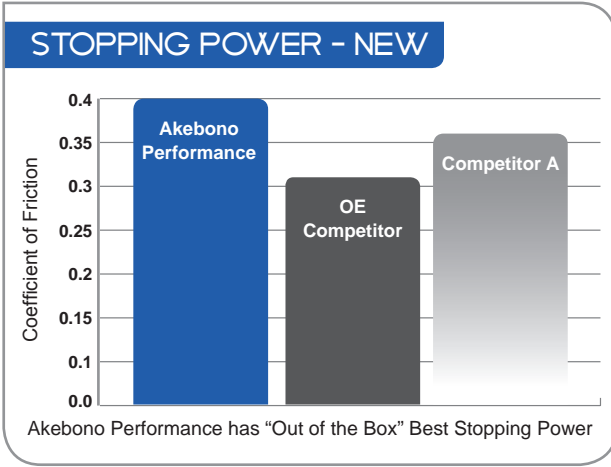

AKEBONO
PERFORMANCE
 ULTRA-PREMIUM BRAKE PADS

DESIGNED FOR THE DRIVING ENTHUSIAST AND WORK VEHICLE

THE ESSENCE OF BRAKING.™

EXTREME PERFORMANCE

PERFORMANCE

With the demands put on vehicles every day, it is important to have brake pads you can count on to keep you safe — Akebono's Performance Ultra-Premium brake pads — Performance driving at its best.